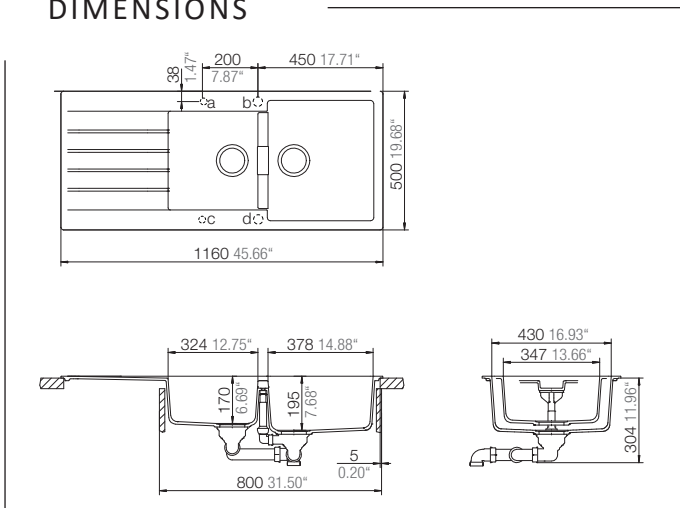

### DIMENSIONS

### SPECIFICATIONS

|                   |  |
|-------------------|--|
| Description       | One Bowl & Three Quarter Bowl Inset                  |
| Overall Sink Size | L860mm x W500mm x D195mm                             |
| Bowl Dimensions   | L378mm x W430mm x D195mm<br>L324mm x W347mm x D195mm |
| Drainer Length    | 360mm  |
| Bowl Radius       | 25mm   |
| Water Capacity    | 13 Litres (S) / 22 Litres (L)                        |
| Technic           | Granite Sink   |
| Material          | Granite - Cristadur                                  |

### INSTALLATION

|                  |                      |
|------------------|----------------------|
| Fixings          | Inset clips supplied |
| Template         | N/A                  |
| Min Cabinet Size | 800mm                |
| Tap Holes        | NTH (can be drilled) |

### PACKAGING

|              |                        |
|--------------|------------------------|
| Gross Weight | 25.5kg                 |
| Carton Size  | 1330mm x 595mm x 330mm |
| Pack QTY     | 1                      |