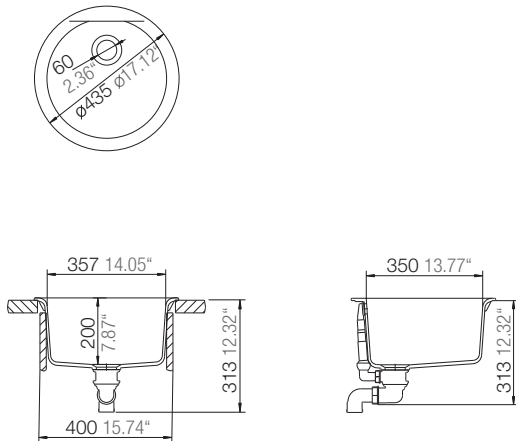

ER-100

EURO INSET OR UNDERMOUNT

CRISTALITE+®

INCLUDED ACCESSORIES

INSERT CLIPS

629858

DIMENSIONS

SPECIFICATIONS

Description	Round Bowl, Inset
Overall Sink Size	L435mm Round
Bowl Dimensions	200mm Deep
Water Capacity	17 Litres
Technic	Granite Sink
Material	Granite - Cristalite

INSTALLATION

Fixings	Inset clips supplied
Template	N/A
Min Cabinet Size	500mm
Tap Holes	NTH (can be drilled)

SURFACE FINISH

SILKY SMOOTH

WASTE KIT

MATERIAL

CRISTALITE+®

PLUMBING

Waste Fittings	1 x (90mm x 2") basket waste included
Overflow	Included

INSTALLATION OPTIONS

INSET

PACKAGING

Gross Weight	8kg
Carton Size	450mm x 330mm x 450mm
Pack QTY	1

AVAILABLE IN