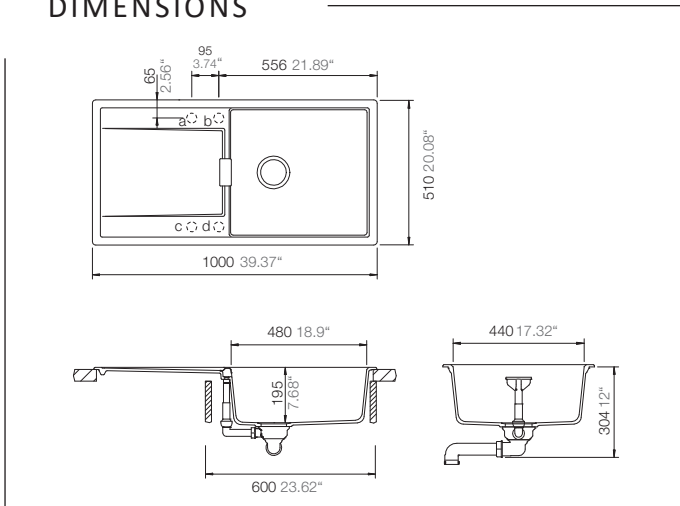

MD-100L

SCHOCK MONO SINGLE BOWL
WITH DRAINER

CRISTADUR®

INCLUDED ACCESSORIES

INSERT CLIPS 629858

OPTIONAL ACCESSORIES

DR006

DR007

629725S

629725EDM

CBB480XA

DIMENSIONS

SPECIFICATIONS

Description	Single Bowl Inset
Overall Sink Size	L1000mm x W510mm x D195mm
Bowl Dimensions	L480mm x W440mm x D195mm
Drainer Length	400mm
Bowl Radius	12mm
Water Capacity	23 Litres
Technic	Granite Sink
Material	Granite - Cristadur

INSTALLATION

Fixings	Inset clips supplied
Template	N/A
Min Cabinet Size	600mm
Tap Holes	NTH (can be drilled)

SURFACE FINISH

SILKY TEXTURE

WASTE KIT

MATERIAL

CRISTADUR®

PLUMBING

Waste Fittings	1 x (90mm x 2") basket waste included
Overflow	Included

INSTALLATION OPTIONS

INSET

PACKAGING

Gross Weight	21.82kg
Carton Size	1065mm x 317mm x 580mm
Pack QTY	1

AVAILABLE IN

MD-100LW
(POLARIS)