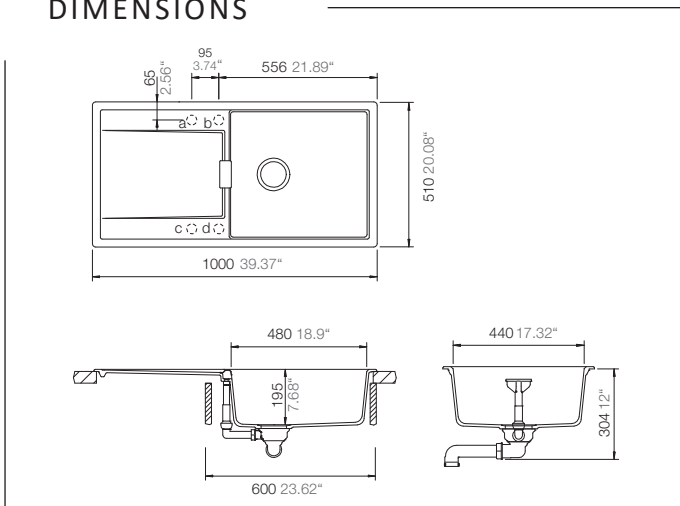

MD-100L

SCHOCK GREEN LINE MONO
SINGLE BOWL WITH DRAINER

**SINK
GREEN**

INCLUDED ACCESSORIES

INSERT CLIPS 629858

OPTIONAL ACCESSORIES

DR006

DR007

629725S

629725EDM

CBB480XA

DIMENSIONS

SPECIFICATIONS

Description	Single Bowl Inset
Overall Sink Size	L1000mm x W510mm x D195mm
Bowl Dimensions	L480mm x W440mm x D195mm
Drainer Length	400mm
Bowl Radius	10mm
Water Capacity	23 Litres
Technic	Granite Sink
Material	Granite - Cristadur Green Line

INSTALLATION

Fixings	Inset clips supplied
Template	N/A
Min Cabinet Size	600mm
Tap Holes	NTH (can be drilled)

SURFACE FINISH

SILKY TEXTURE

WASTE KIT

90

50

MATERIAL

CRISTADUR®
GREEN LINE

PLUMBING

Waste Fittings	1 x (90mm x 2") basket waste included
Overflow	Included

INSTALLATION OPTIONS

INSET

PACKAGING

Gross Weight	21.82kg
Carton Size	1165mm x 317mm x 580mm
Pack QTY	1

AVAILABLE IN