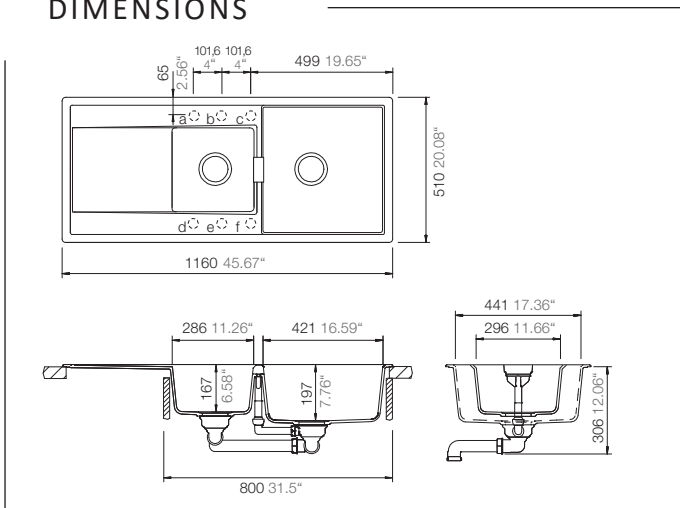

### DIMENSIONS

### SPECIFICATIONS

Description	Double Bowl Inset
Overall Sink Size	L1160mm x W510mm x D167 (S) / 197mm (L)
Bowl Dimensions	L421mm x W441mm x D197mm L286mm x W296mm x D167mm
Drainer Length	360mm
Bowl Radius	10mm
Water Capacity	8 Litres (S) / 20.5 Litres (L)
Technic	Granite Sink
Material	Granite - Cristadur

### INSTALLATION

Fixings	Inset clips supplied
Template	N/A
Min Cabinet Size	800mm
Tap Holes	NTH (can be drilled)

### PACKAGING

Gross Weight	22.29kg
Carton Size	1320mm x 580mm x 317mm
Pack QTY	1