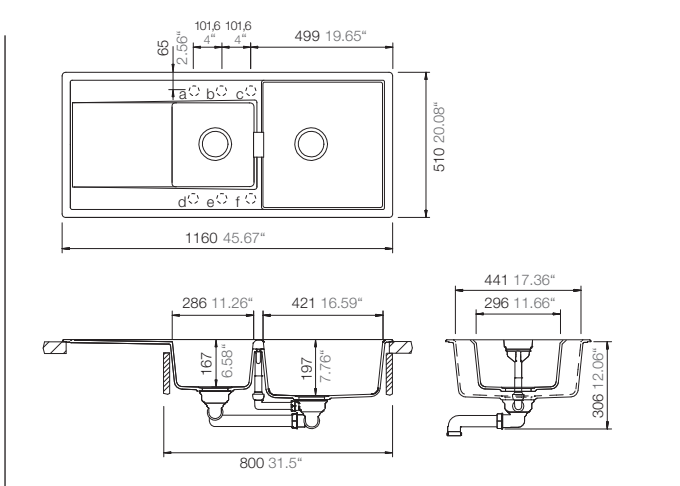

629725S

629725EDM

CBB480XA

DIMENSIONS

SPECIFICATIONS

Description	One & Three Quarter Bowl Inset
Overall Sink Size	L1160mm x W510mm x D167 (S) / 197mm (L)
Bowl Dimensions	L421mm x W441mm x D197mm L286mm x W296mm x D167mm
Drainer Length	360mm
Bowl Radius	10mm
Water Capacity	8 Litres (S) / 20.5 Litres (L)
Technic	Granite Sink
Material	Granite - Cristadur Green Line

INSTALLATION

Fixings	Inset clips supplied
Template	N/A
Min Cabinet Size	800mm
Tap Holes	NTH (can be drilled)

PLUMBING

Waste Fittings	2 x (90mm x 2") basket waste included
Overflow	Included

PACKAGING

Gross Weight	22.29kg
Carton Size	1320mm x 580mm x 317mm
Pack QTY	1