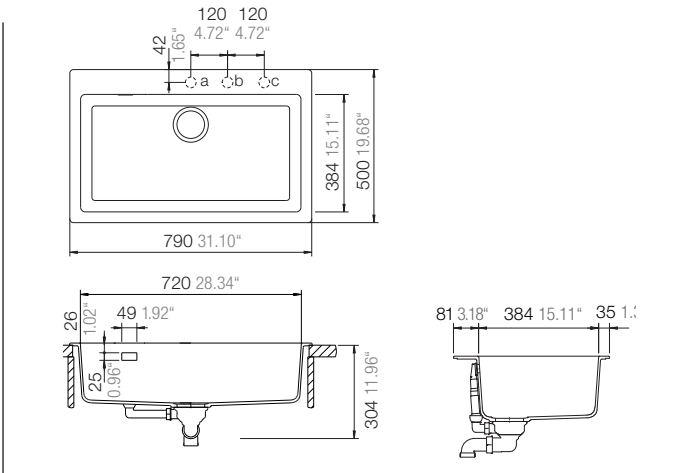

N-100XL

SCHOCK SIGNUS INSET

CRISTADUR®

INCLUDED ACCESSORIES

INSERT CLIPS 629858

OPTIONAL ACCESSORIES

DR006

DR007

SLCB

CNA-3-845

629309BN/
629309RG

CBB540XA

DIMENSIONS

SPECIFICATIONS

Description	One Large Bowl, Inset.
Overall Sink Size	L790mm x W500mm x D195mm
Bowl Dimensions	L720mm x W384mm x D195mm
Bowl Radius	25mm
Water Capacity	49 Litres
Technic	Granite Sink
Material	Granite - Cristadur

INSTALLATION

Fixings	Inset clips supplied
Template	N/A
Min Cabinet Size	900mm
Tap Holes	NTH (can be drilled)

SURFACE FINISH

SILKY TEXTURE

WASTE KIT

90

50

MATERIAL

CRISTADUR®

PLUMBING

Waste Fittings	1 x (90mm x 2") basket waste included
Overflow	Included

INSTALLATION OPTIONS

INSET

PACKAGING

Gross Weight	20kg
Carton Size	1030mm x 580mm x 320mm
Pack QTY	1

AVAILABLE IN