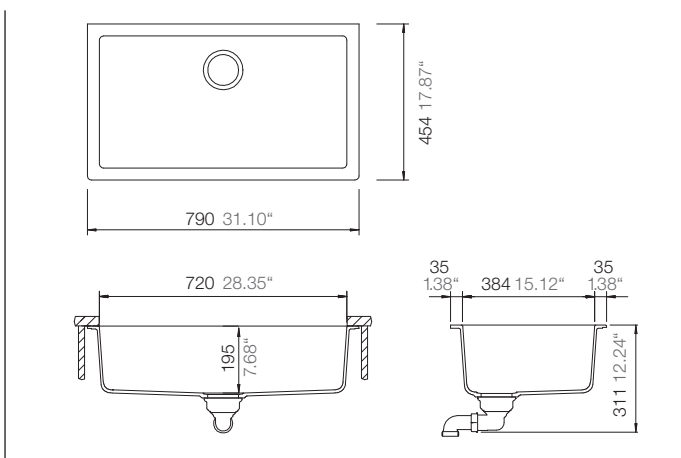

SLCB

CNA-3-845

629309BN/
629309RG

CBB540XA

DIMENSIONS

SPECIFICATIONS

Description	One Large Bowl, Inset.
Overall Sink Size	L790mm x W454mm x D195mm
Bowl Dimensions	L720mm x W384mm x D195mm
Bowl Radius	25mm
Technic	Granite Sink
Material	Granite - Cristadur

INSTALLATION

Fixings	Inset clips supplied
Template	N/A
Min Cabinet Size	900mm
Tap Holes	NTH (can be drilled)

SURFACE FINISH

SILKY TEXTURE

WASTE KIT

90

50

MATERIAL

GRANITE

CRISTADUR®

PLUMBING

Waste Fittings	1 x (90mm x 2") basket waste included
Overflow	Included

INSTALLATION OPTIONS

UNDER MOUNT

PACKAGING

Net Weight	18kg
Carton Size	1030mm x 580mm x 320mm
Pack QTY	1