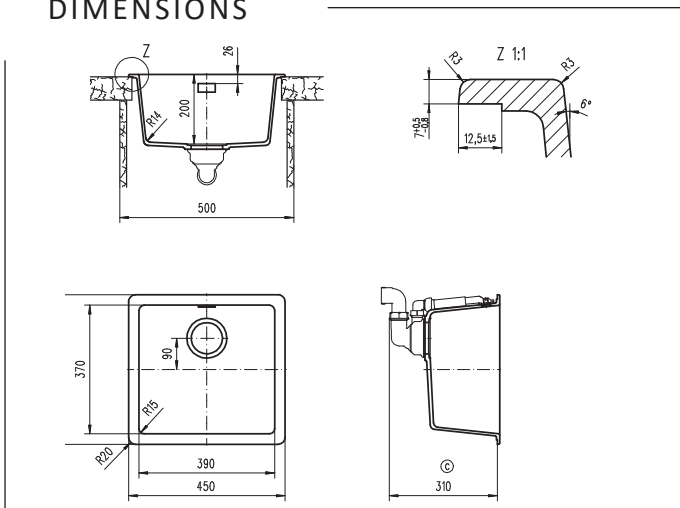

### DIMENSIONS

### SPECIFICATIONS

Description	One Small Bowl, Inset / Undermount
Overall Sink Size	L450mm x W430mm x D200mm
Bowl Dimensions	L380mm x W370mm x D200mm
Bowl Radius	14mm
Water Capacity	17 Litres
Technic	Granite Sink
Material	Granite - Cristadur

### INSTALLATION

Fixings	Inset clips supplied
Template	N/A
Min Cabinet Size	500mm
Tap Holes	NTH (can be drilled)