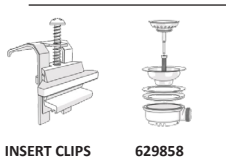

INCLUDED ACCESSORIES