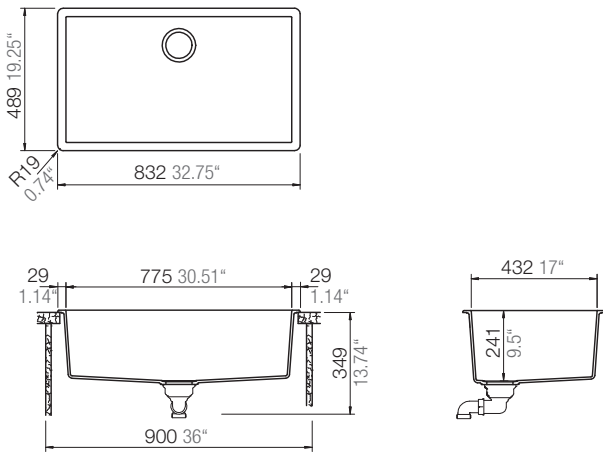

NE100

SCHOCK NEMO SMALL SINGLE SINK BOWL

CRISTALITE⁺

INCLUDED ACCESSORIES

INSERT CLIPS

629858

INC4050

OPTIONAL ACCESSORIES

DR007

DIMENSIONS

SPECIFICATIONS

Description	Single Bowl Inset / Undermount
Overall Sink Size	L590mm x W510mm x D180mm
Bowl Dimensions	L775mm x W432mm x D180mm
Water Capacity	18 Litres
Technic	Granite Sink
Material	Granite - Cristalite

INSTALLATION

Fixings	Inset / Undermount
Template	N/A
Min Cabinet Size	600mm
Tap Holes	NTH (can be drilled)
Sealing Strips	N/A

SURFACE FINISH

SILKY SMOOTH

WASTE KIT

MATERIAL

CRISTALITE⁺

PLUMBING

Waste Fittings	1 x (90mm x 2") basket waste included
Overflow	Included

INSTALLATION OPTIONS

INSET

UNDER MOUNT

PACKAGING

Gross Weight	14.2kg
Carton Size	730mm x 570mm x 300mm
Pack QTY	1

AVAILABLE IN