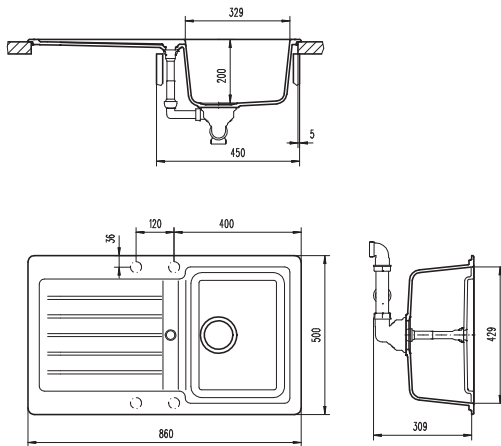

### DIMENSIONS

### SPECIFICATIONS

Description	Single Bowl, Inset
Overall Sink Size	L860mm x W500mm x D200mm
Bowl Dimensions	L429mm x W329mm x D200mm(L)
Drainer Length	410mm
Bowl Radius	25mm
Water Capacity	22 Litres
Technic	Granite Sink
Material	Granite - Cristalite

### INSTALLATION

Fixings	Inset clips supplied
Template	N/A
Min Cabinet Size	400mm
Tap Holes	NTH (can be drilled)