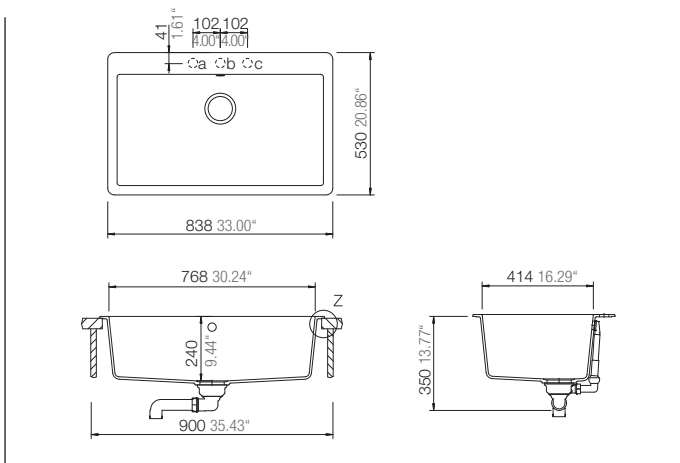

VN-100XL

VIRTUS INSET

CRISTALITE⁺

INCLUDED ACCESSORIES

INSERT CLIPS

629858

OPTIONAL ACCESSORIES

DR006

DR007

CBF182

CNA-3-845

DIMENSIONS

SPECIFICATIONS

Description	Single Large Bowl, Inset / Undermount
Overall Sink Size	L838mm x W530mm x D240mm
Bowl Dimensions	L768mm x W414mm x D240mm
Bowl Radius	10mm
Water Capacity	49 Litres
Technic	Granite Sink
Material	Granite - Cristalite

INSTALLATION

Fixings	Inset clips supplied
Template	N/A
Min Cabinet Size	900mm
Tap Holes	NTH (can be drilled)

SURFACE FINISH

SILKY SMOOTH

WASTE KIT

MATERIAL

CRISTALITE⁺

PLUMBING

Waste Fittings	1 x (90mm x 2") basket waste included
Overflow	Included

INSTALLATION OPTIONS

INSET

UNDER MOUNT

PACKAGING

Gross Weight	20kg
Carton Size	840mm x 350mm x 530mm
Pack QTY	1

AVAILABLE IN